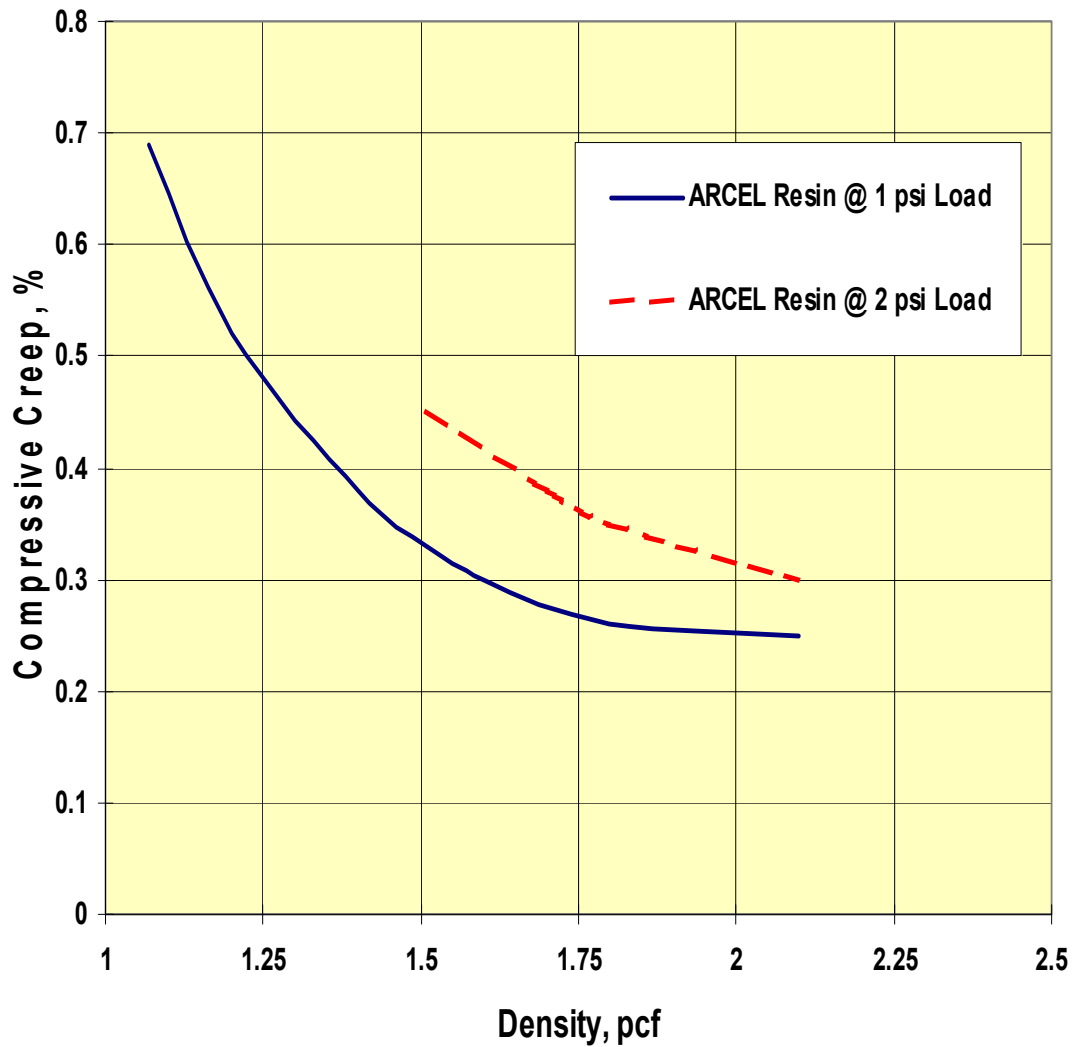

ARCEL[®] Resin - Compressive Creep ASTM D3575, 1000 hours @ Ambient Conditions

The information contained herein is provided for general reference purposes only. By providing the information contained herein, NOVA Chemicals Inc. makes no guaranty or warranty and does not assume any liability, with respect to the accuracy or completeness of such information, or product results in any specific instance, and hereby expressly disclaims any implied warranties of merchantability or fitness for a particular purpose or any other warranties or representations whatsoever, expressed or implied. Nothing contained herein shall be construed as a license to use the products of NOVA Chemicals.